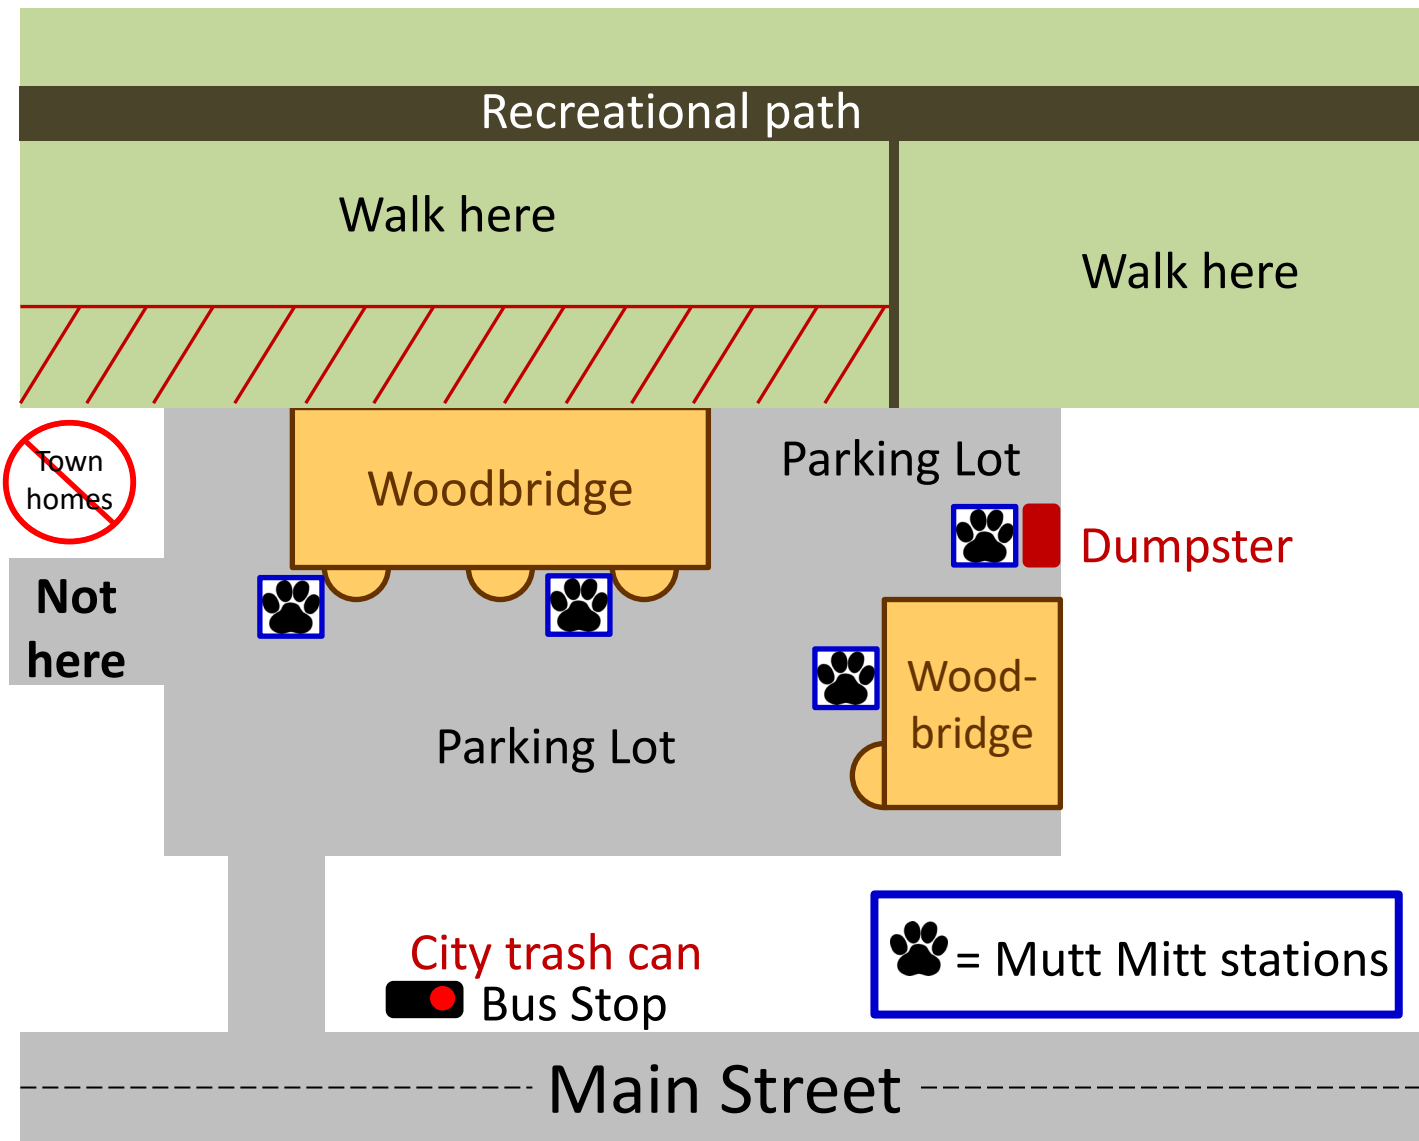

Please walk your pet 40 feet away from the building and parking lot

**Pick up after your pet
all year round**

Place “mutt mitts” in **city trash cans** or **dumpster**